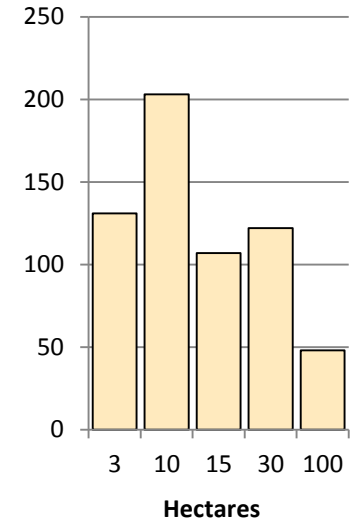

# Lambton Shores Tributaries

Watershed Size:  
10,208 hectares  
Total Forests and Wetlands:  
2,182 hectares  
Total Farm Fields (SWOOP 06):  
7,374 hectares

## 2012 Agricultural Resource Inventory (AgRI)

2012 AgRI Land Cover (Rel. %)

- Extraction
- Field
- Farmstead
- Rough Land
- Transportation
- Urban
- Water
- Woodland

2012 Field Size Distribution  
n = 611