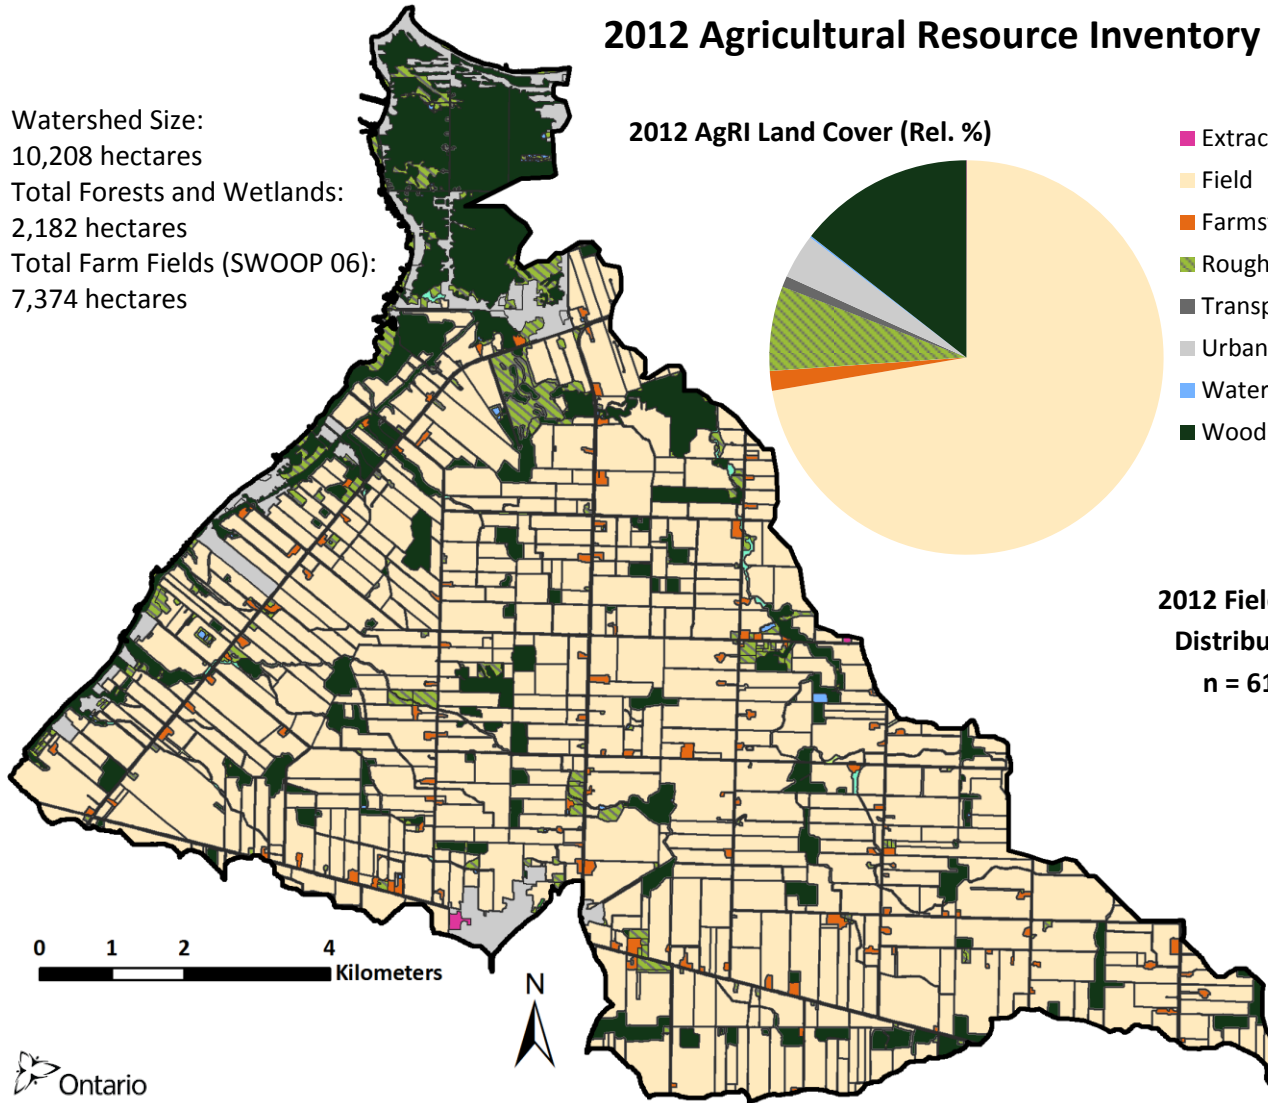

# Lambton Shores Tributaries

Watershed Size:  
10,208 hectares  
Total Forests and Wetlands:  
2,182 hectares  
Total Farm Fields (SWOOP 06):  
7,374 hectares

## 2012 Agricultural Resource Inventory (AgRI)

2012 AgRI Land Cover (Rel. %)

- Extraction
- Field
- Farmstead
- Rough Land
- Transportation
- Urban
- Water
- Woodland

2012 Field Size Distribution  
n = 611